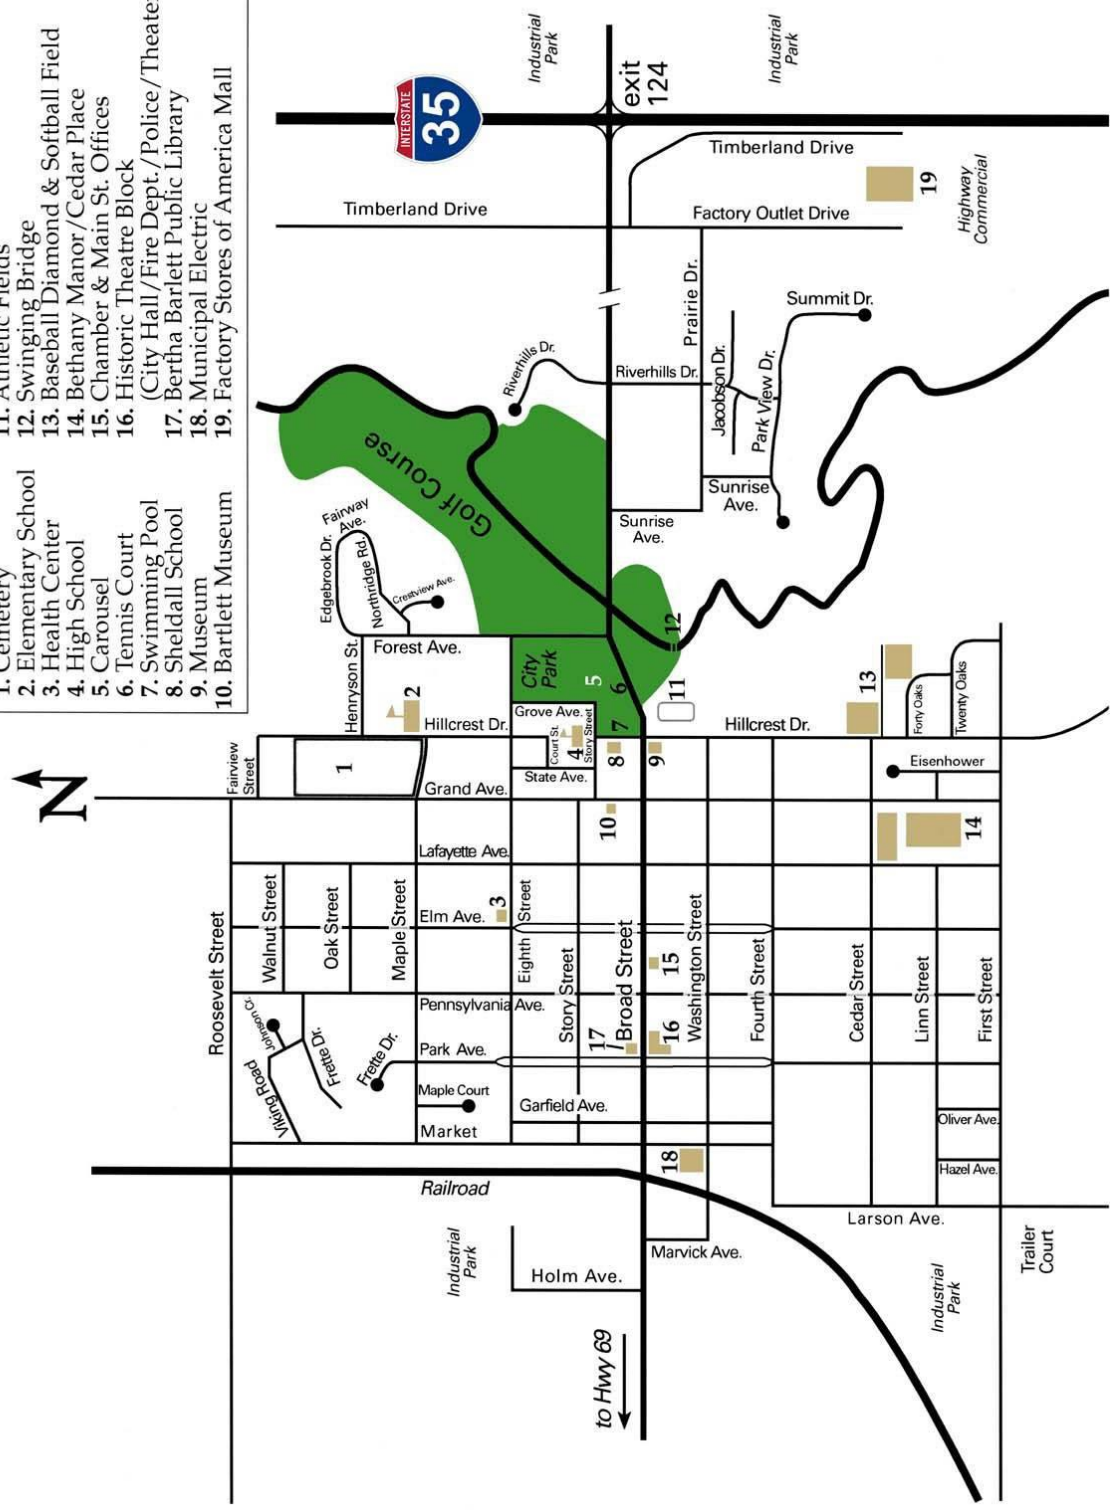

Story City

1. Cemetery
2. Elementary School
3. Health Center
4. High School
5. Carousel
6. Tennis Court
7. Swimming Pool
8. Sheldon School
9. Museum
10. Bartlett Museum
11. Athletic Fields
12. Swinging Bridge
13. Baseball Diamond & Softball Field
14. Bethany Manor/Cedar Place
15. Chamber & Main St. Offices
16. Historic Theatre Block
  (City Hall/Fire Dept./Police/Theater)
17. Bertha Barlett Public Library
18. Municipal Electric
19. Factory Stores of America Mall

The GCC...Making It All Happen